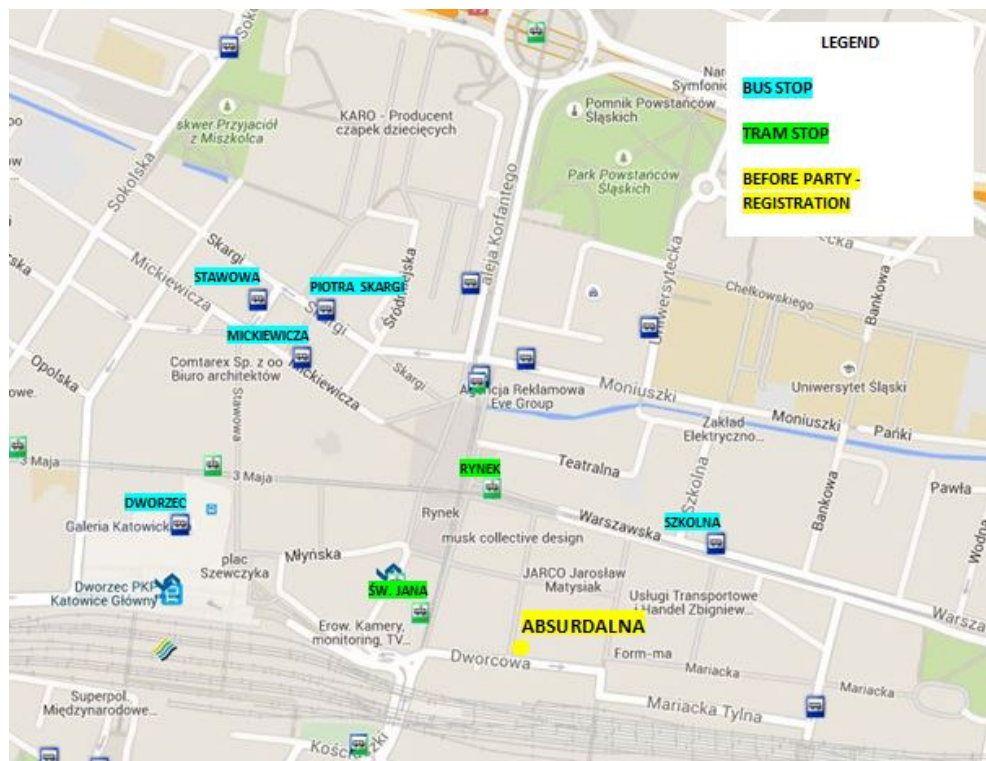

BEFORE PARTY – REGISTRATION

date: 30.07.2015

time: 18.00-22.00

place: Absurdalna – Probiernia piwa i sztuki
Katowice, Dworcowa 3